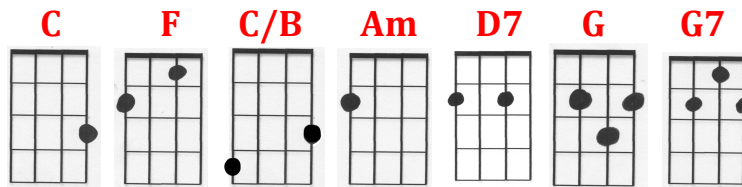

# One Toke Over The Line - Brewer & Shipley

**[Intro]** C C F C C C/B Am D7 F G C

**[CHORUS]**

C F C C  
One toke over the line, sweet Jesus, one toke over the line

C C/B Am D7 F G C C  
Sittin' downtown in a railway station, one toke over the line

C  
Waitin' for the train that goes home, sweet Mary

F C C  
Hopin' that the train is on time

C C/B Am D7 F G C C  
Sittin' downtown in a railway station, one toke over the line

C C C C F F C C  
Who do you love, I hope it's me

C C D7 D7 F F G7 G7  
I've been changing, as you can plainly see

C C C C C F F C C  
I felt the joy & I learned about the pain, and my mama said

C Am D7 F F  
If I should choose to make it part of me

G7 G7 G7  
Would surely strike me dead, and now I'm

**[Chorus]**

C C C C F F C C  
I sail a-way, a country mile

C C D7 D7 F F G7 G7  
And now I'm re-turning, and showing off my smile

C C C C C F F C C  
I met all the girls and I loved myself a few, and to my sur-prise